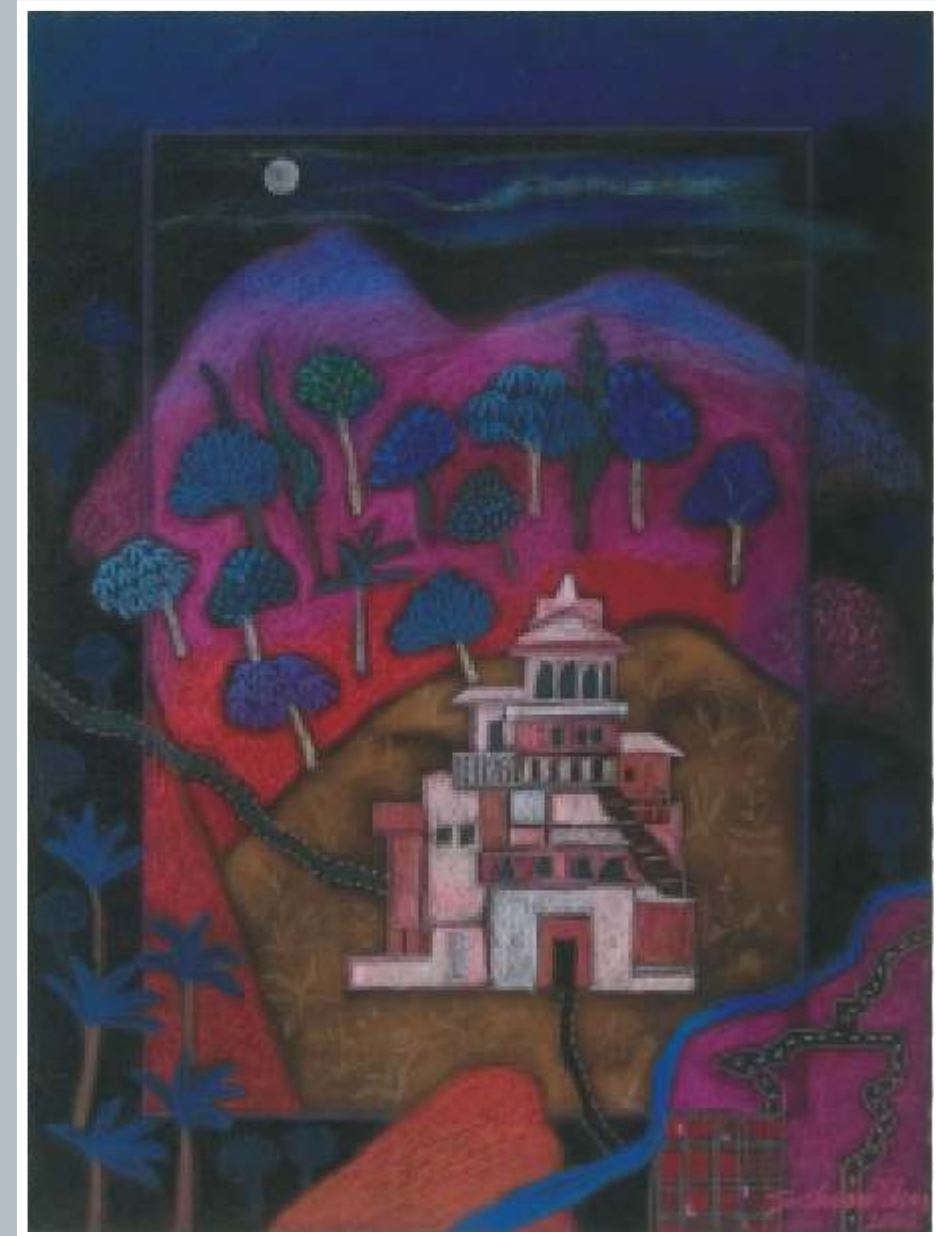

39" x 27"

Rs. 100,000 – Rs. 125,000

LOT 47

SANJEEV SONPIMPARE

acrylic on canvas

84" x 60"

Rs. 800,000 – Rs. 1,000,000

Untitled Man, 2006

Rs. 100,000 – Rs. 125,000

Togetherness, 2008

Untitled, 2007

LOT 50
SHAHABUDDIN AHMED
oil on canvas
22" x 14"
Rs. 150,000 – Rs. 200,000

LOT 51
SHAKUNTALA KULKARNI
acrylic paint on acrylic sheet, fabric
18.5" x 9.25"
Rs. 100,000 – Rs. 125,000

Untitled, 1998

The Warriors, 2008

LOT 52
SHRUTI NELSON
acrylic on canvas
36" x 36"
Rs. 125,000 – Rs. 150,000

Untitled, 2007

LOT 53
SOHINI DHAR
pastel on paper
30" x 22"
Rs. 100,000 – Rs. 125,000

Untitled – Landscape, 2006

LOT 54
SONATINA MENDES
oil on canvas
60" x 48"
Rs. 50,000 – Rs. 60,000

LOT 55
SUNIL DAS
mixed media on paper
29" x 19"
Rs. 700,000 – Rs. 900,000

The new dawn (portrait of Steffi), 2008

Inner Soul, 1994

LOT 56
SUNIL PADWAL
acrylic on board
36" x 36"
Rs. 500,000 – Rs. 600,000